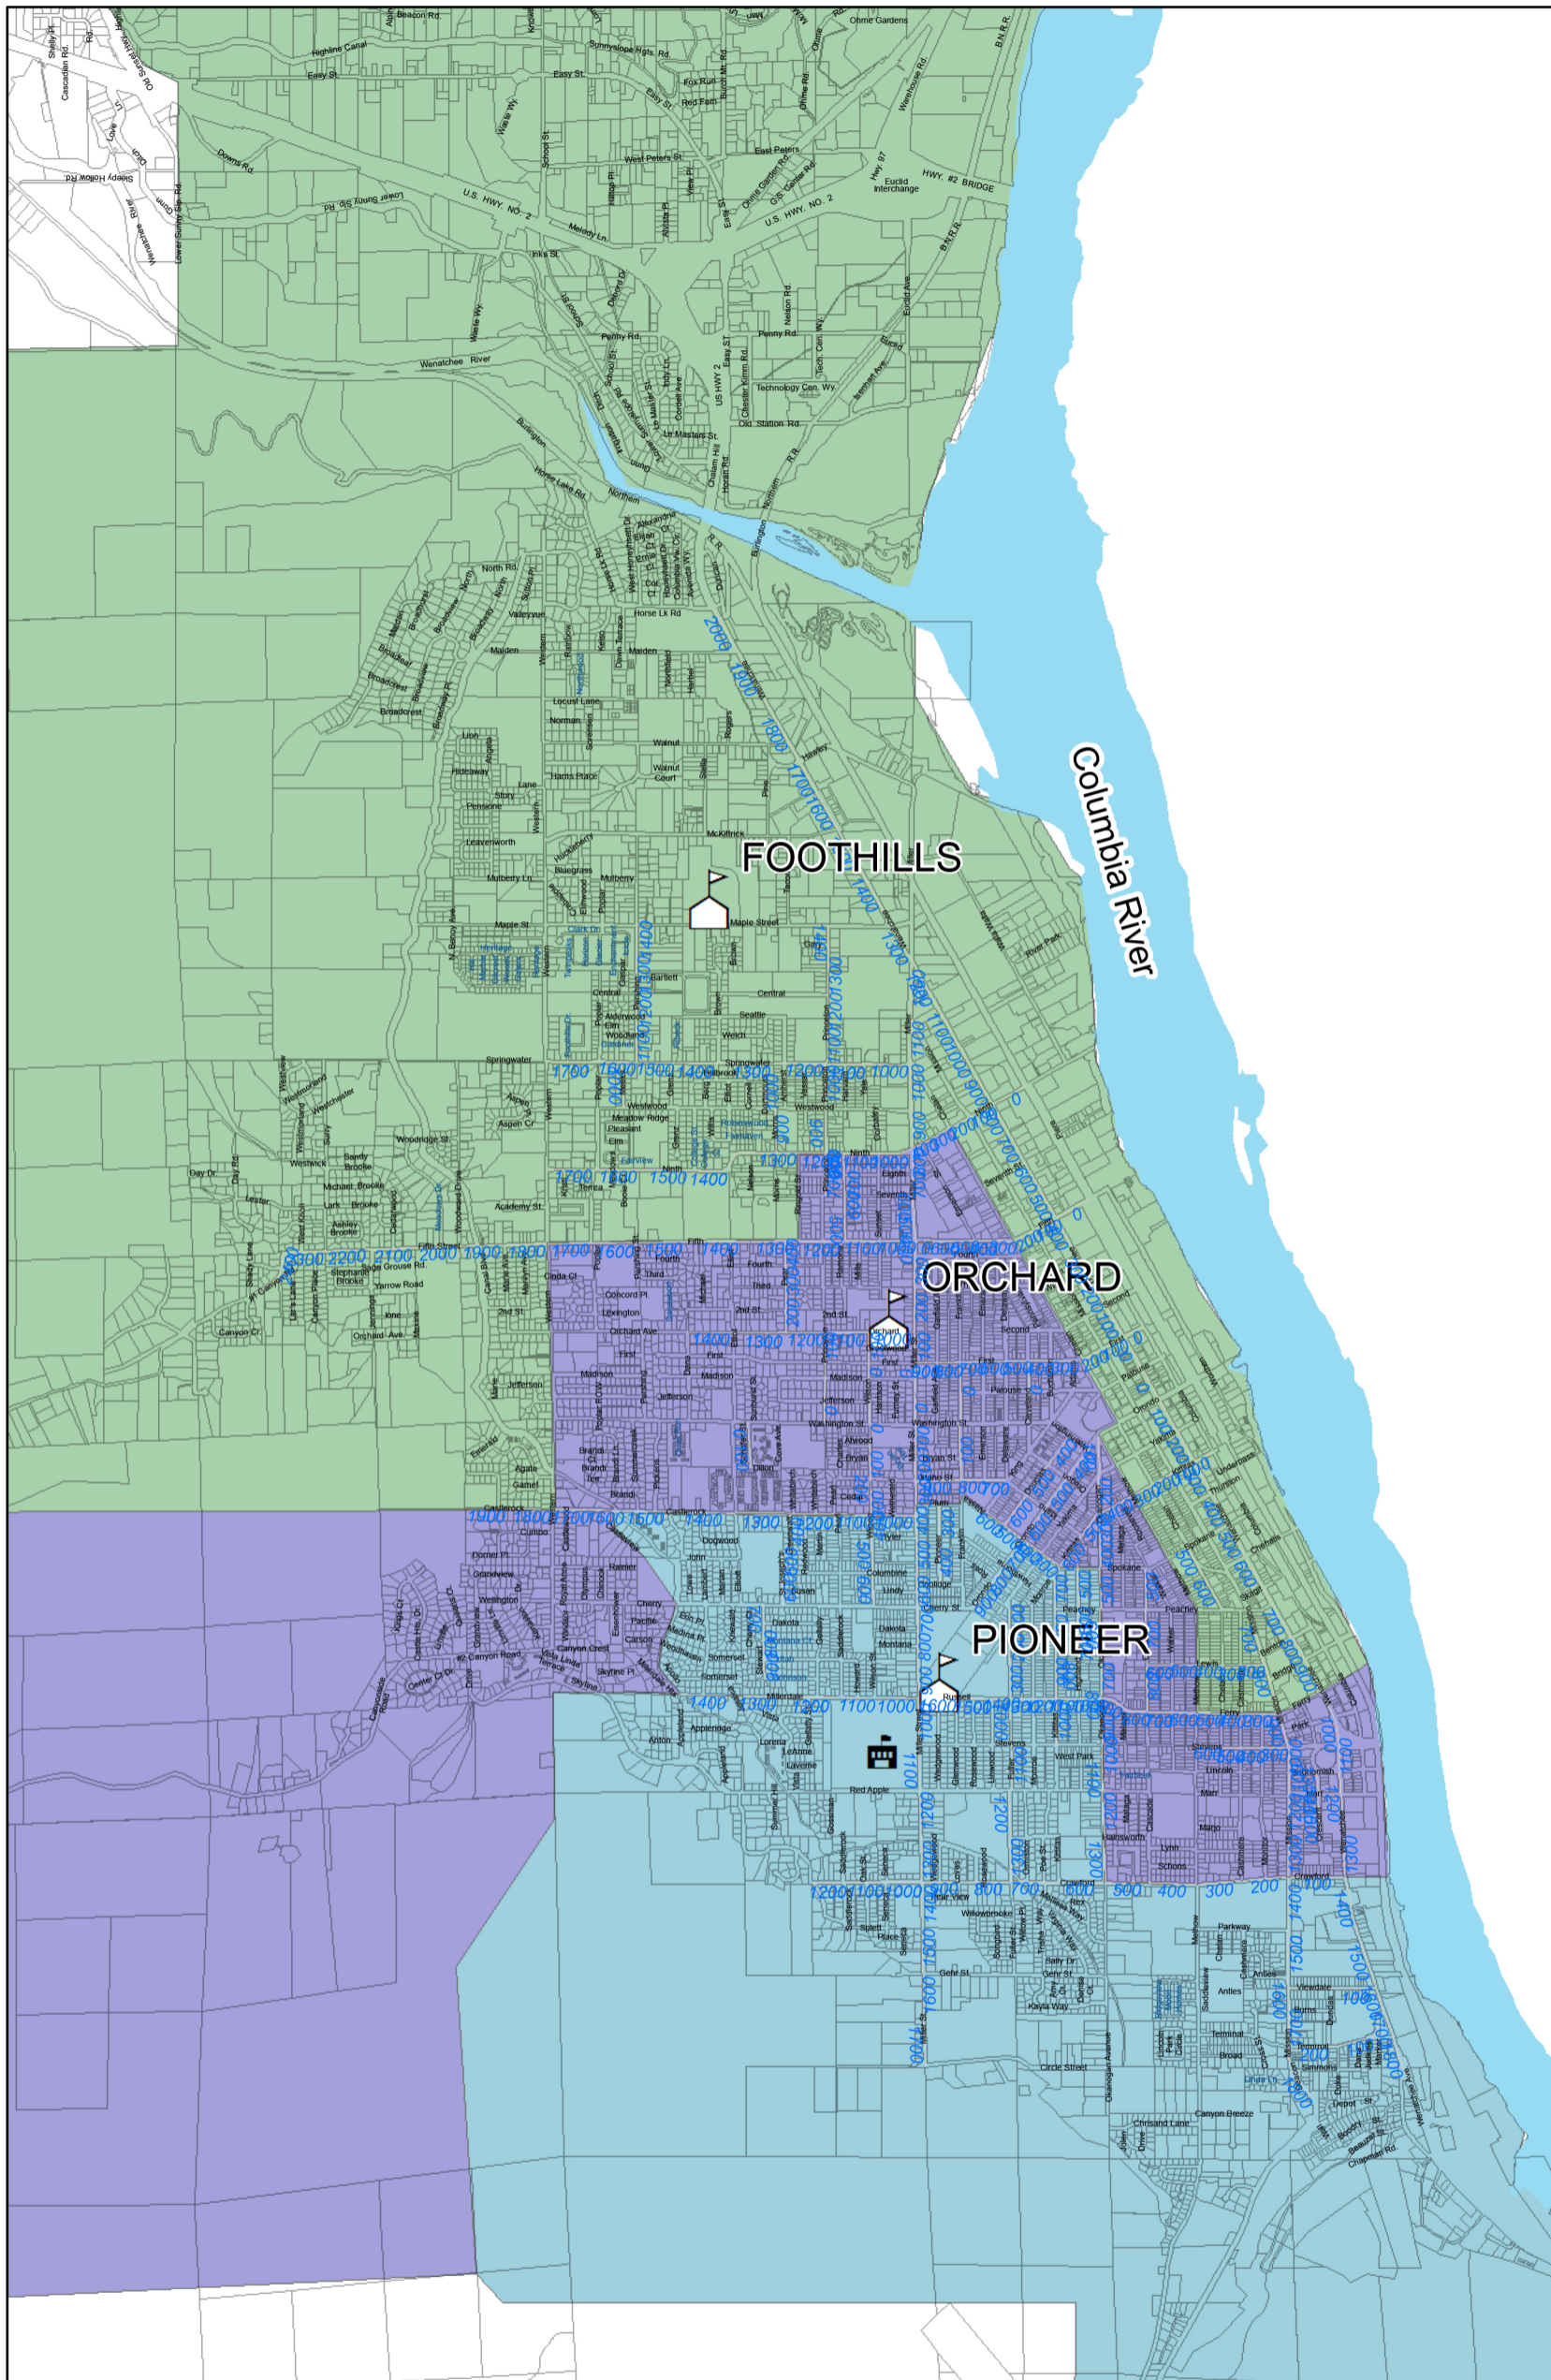

Wenatchee Elementary School Boundaries

○ Elementary Schools	■ Mission View
Elementary Boundaries	■ Newberry
■ Columbia	■ Sunnyslope
■ Lewis & Clark	■ Washington
■ Lincoln	

West (Mountains) - even addresses
 East (River) - odd addresses
 North (Sunnyslope) - even addresses
 South (Malaga) - odd addresses

Wenatchee Middle School Boundaries

○ Middle School

Middle School Boundaries

- Foothills
- Orchard
- Pioneer

West (Mountains) - even addresses
 East (River) - odd addresses
 North (Sunnyslope) - even addresses
 South (Malaga) - odd addresses