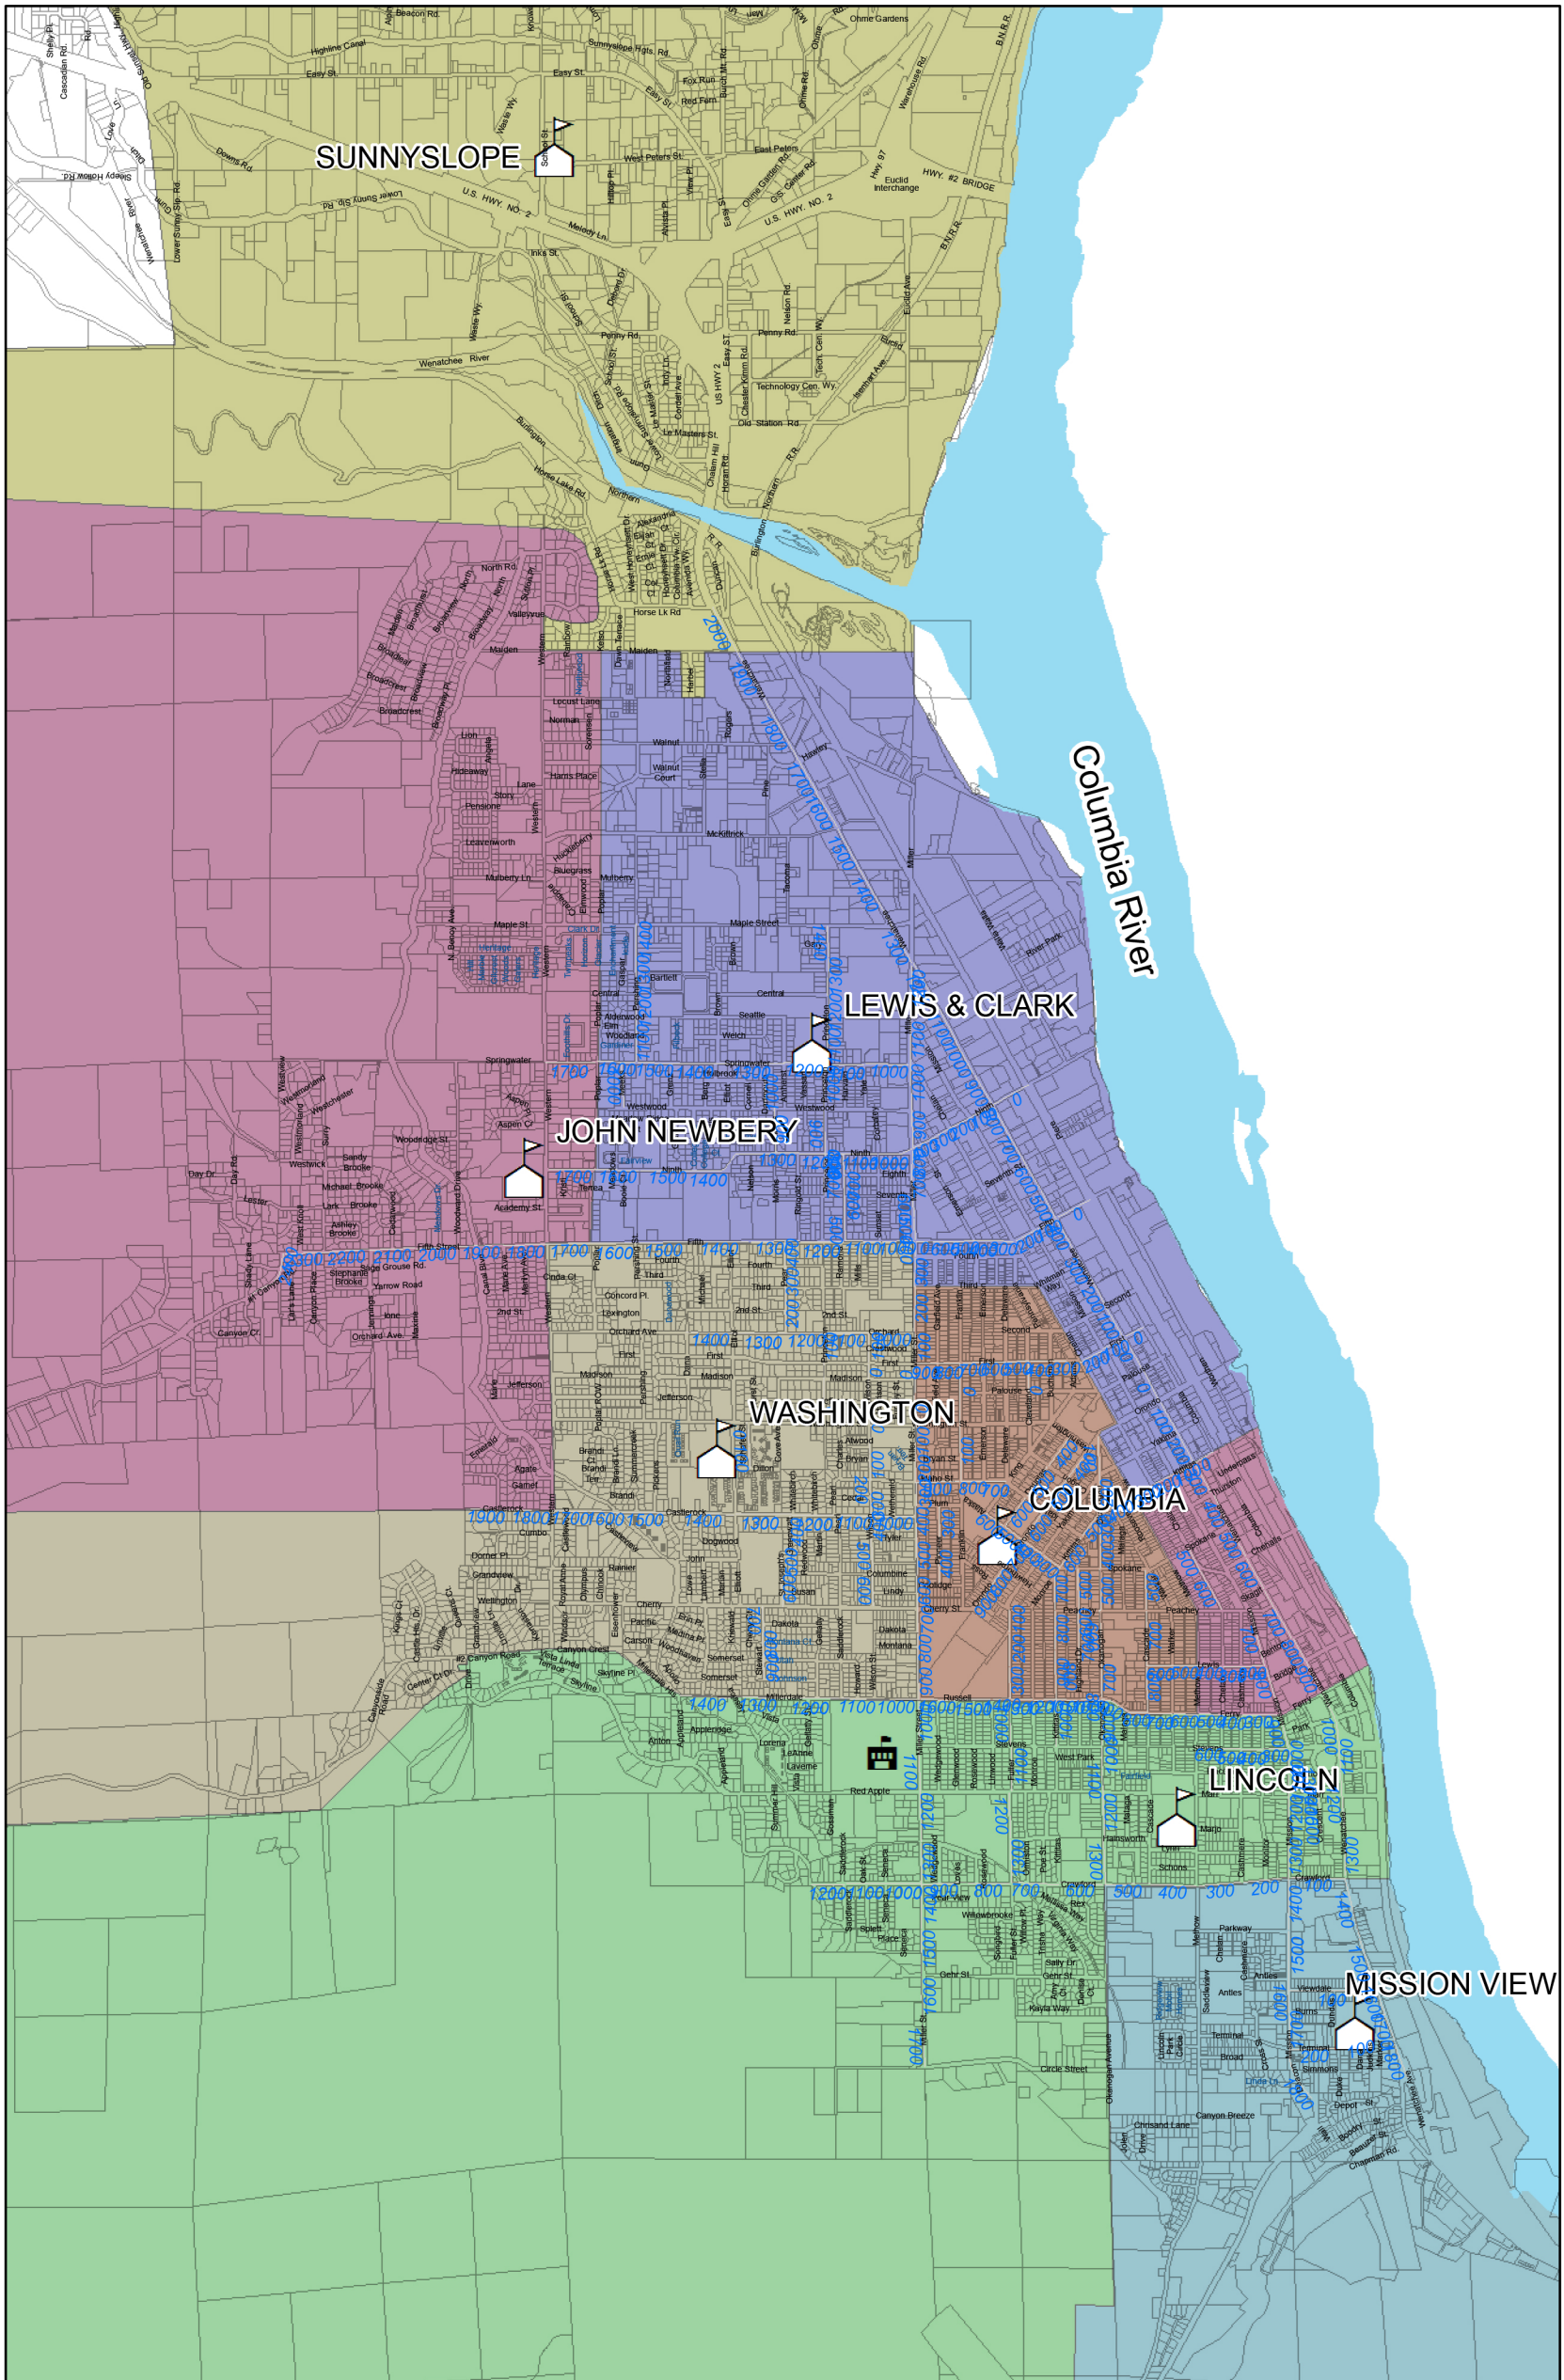

Wenatchee Elementary School Boundaries

○ Elementary Schools	■ Mission View
Elementary Boundaries	■ Newberry
■ Columbia	■ Sunnyslope
■ Lewis & Clark	■ Washington
■ Lincoln	

West (Mountains) - even addresses
 East (River) - odd addresses
 North (Sunnyslope) - even addresses
 South (Malaga) - odd addresses

Wenatchee Middle School Boundaries

○ Middle School

Middle School Boundaries

- Foothills
- Orchard
- Pioneer

West (Mountains) - even addresses
 East (River) - odd addresses
 North (Sunnyslope) - even addresses
 South (Malaga) - odd addresses